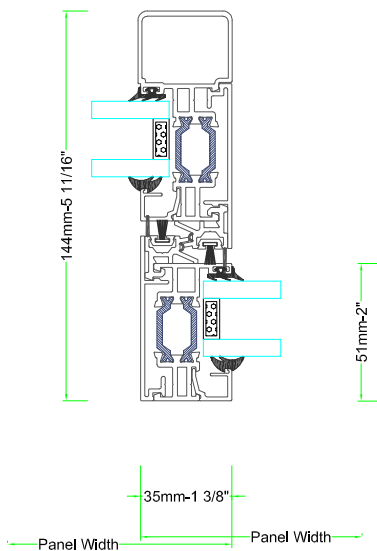

# XS35 - Aluminium 2 Panel Sliding Door System General Arrangement Drawings

Section 1:  
Fixed Panel

Section 2:  
Sliding Panel

Section 3:  
Jamb with Fixed Panel

Section 4:  
Interlocking Panels

Section 5:  
Jamb with Sliding Panel