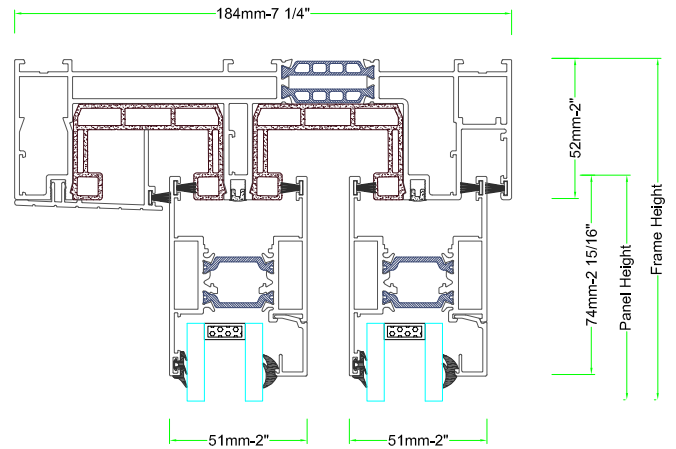

Section 2:
Sliding Panels